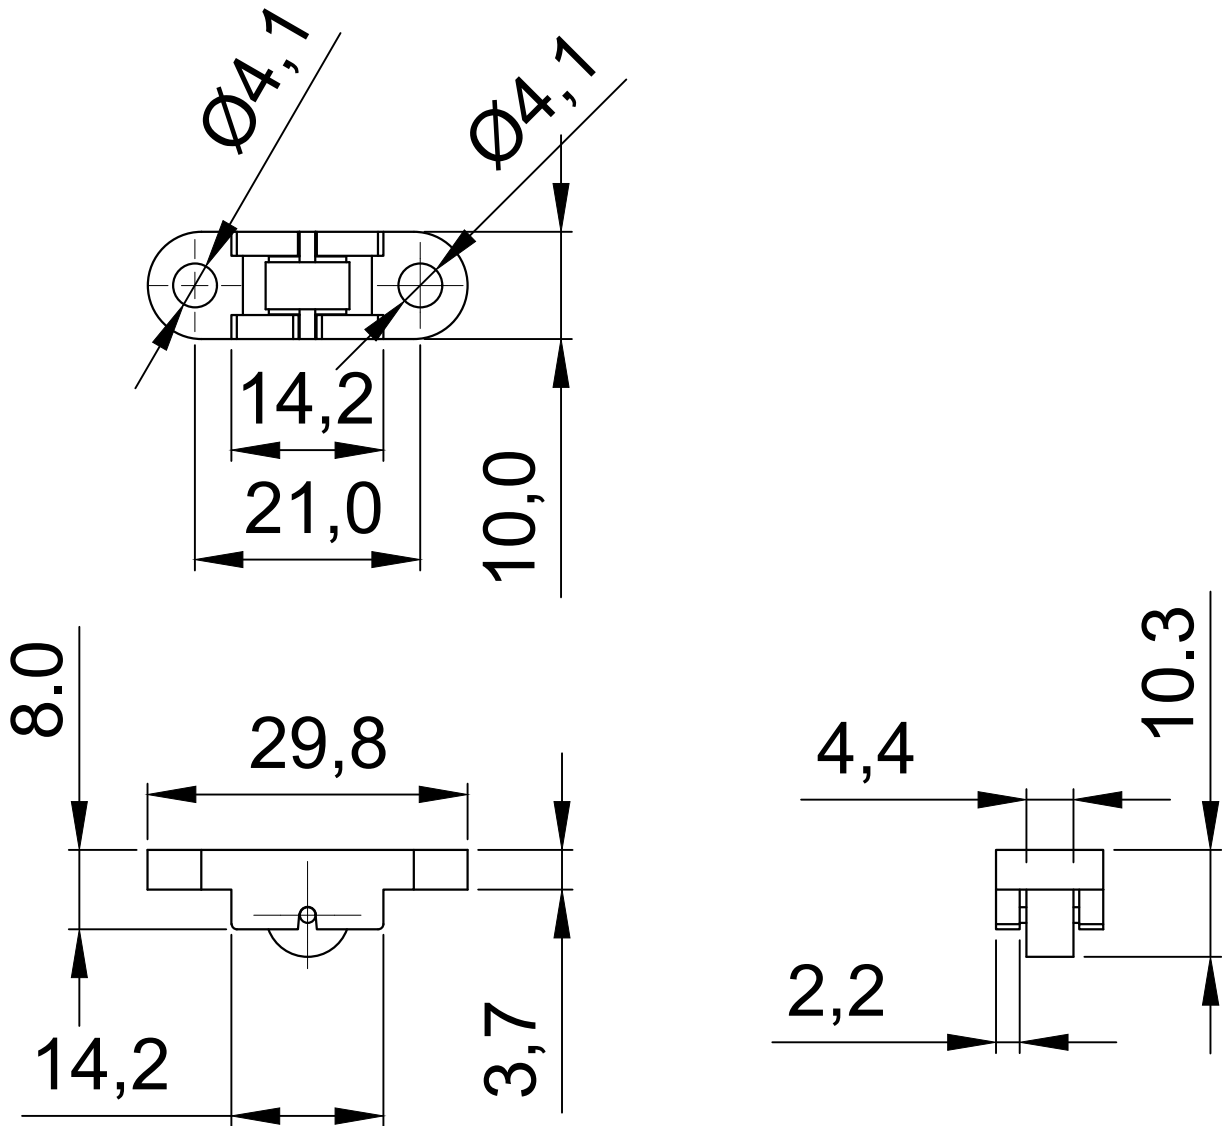

MESH ROLLER PLASTIC

PL50578

PACKING & WEIGHT

BOX WITH 100 UNIT
1.6KG

FIXING

Screw

FINISH

Polished