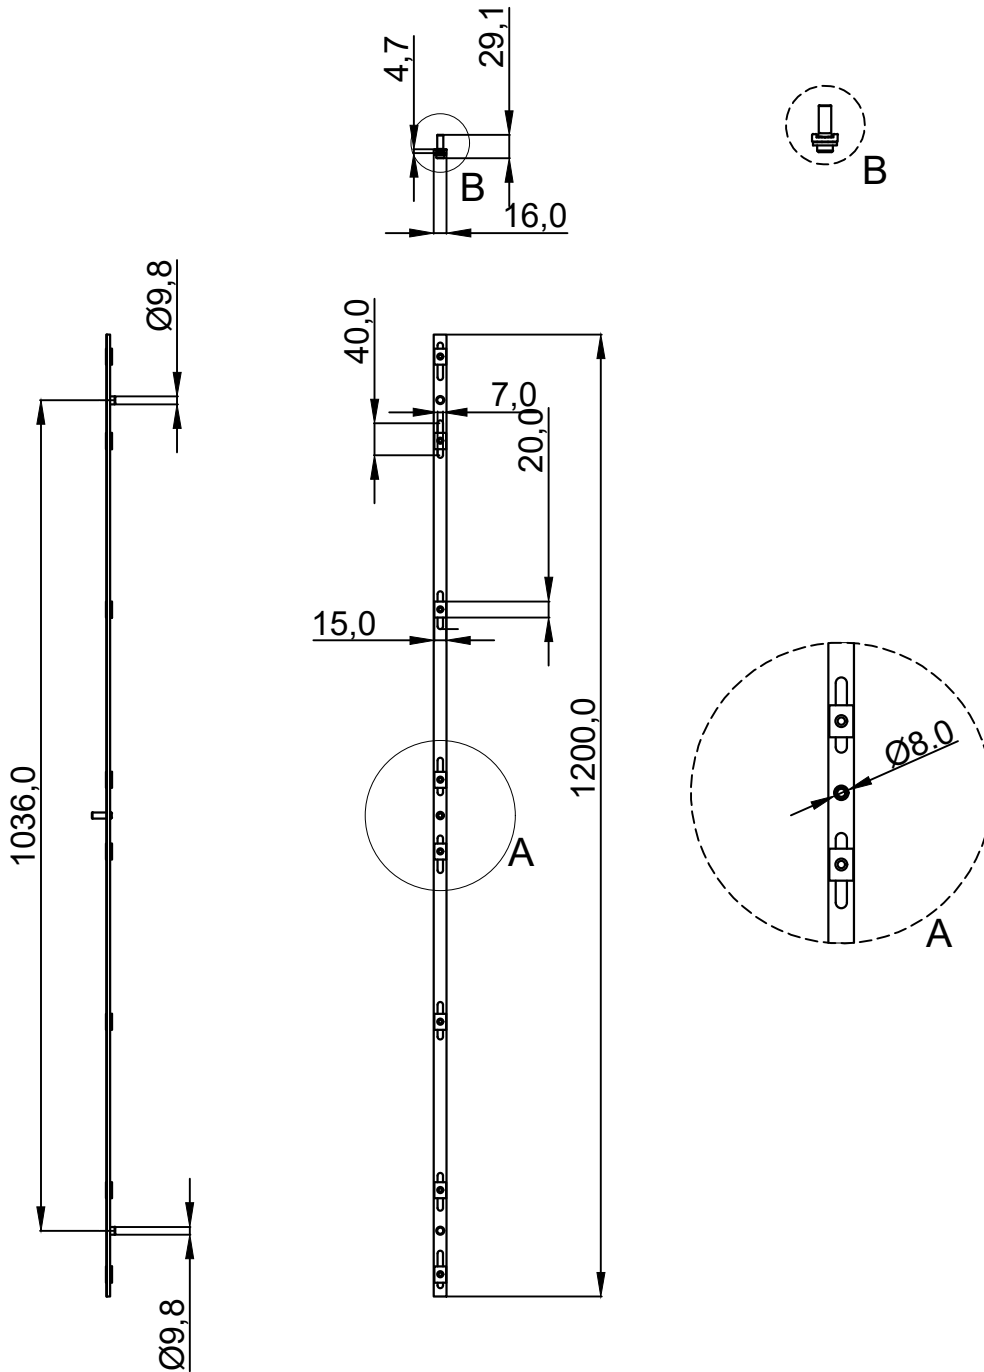

TRANSMISSION ROD

PL205TR1200

PACKING & WEIGHT

BOX WITH 50. UNITS
15.5 KG

FIXING

Screw

FINISH

Metallic